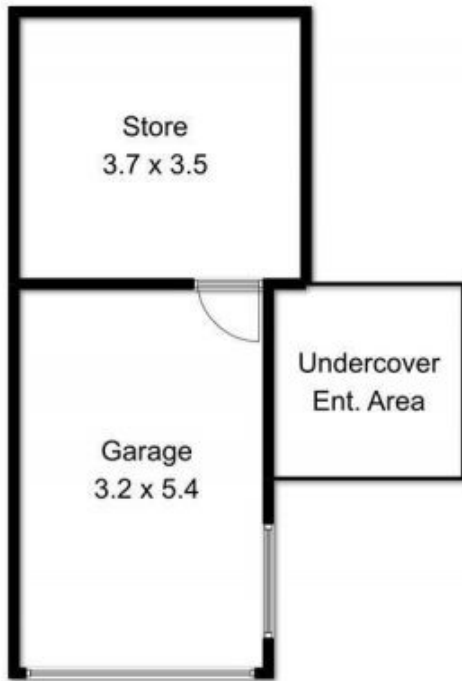

3270 Huon Highway Franklin TAS

3 1 3

Picture Perfect, this 3 bedroom property showcases panoramic views of the Huon River and surrounding Hillsides through double-glazed windows. Whether you choose to watch the rowing and the wooden boats from the lounge, dining, kitchen, study and bedroom or lovely rural views of the cherry orchard and hillsides to the rear, every room has a view!

The home boasts;

* Modern well-designed kitchen with large pantry cupboard, ample storage, and sink overlooking river through window partition to lounge.

Building Size : 107 sqm
Land Size : 622 sqm
View : <https://www.taspr.com.au/2424013>

Maree Oost
03 6264 2888

Total approx. house area : 107 sqm

This plan is a sketch for illustration only.
All measurements are internal and approximate.
Produced by open2view.com for TPR.