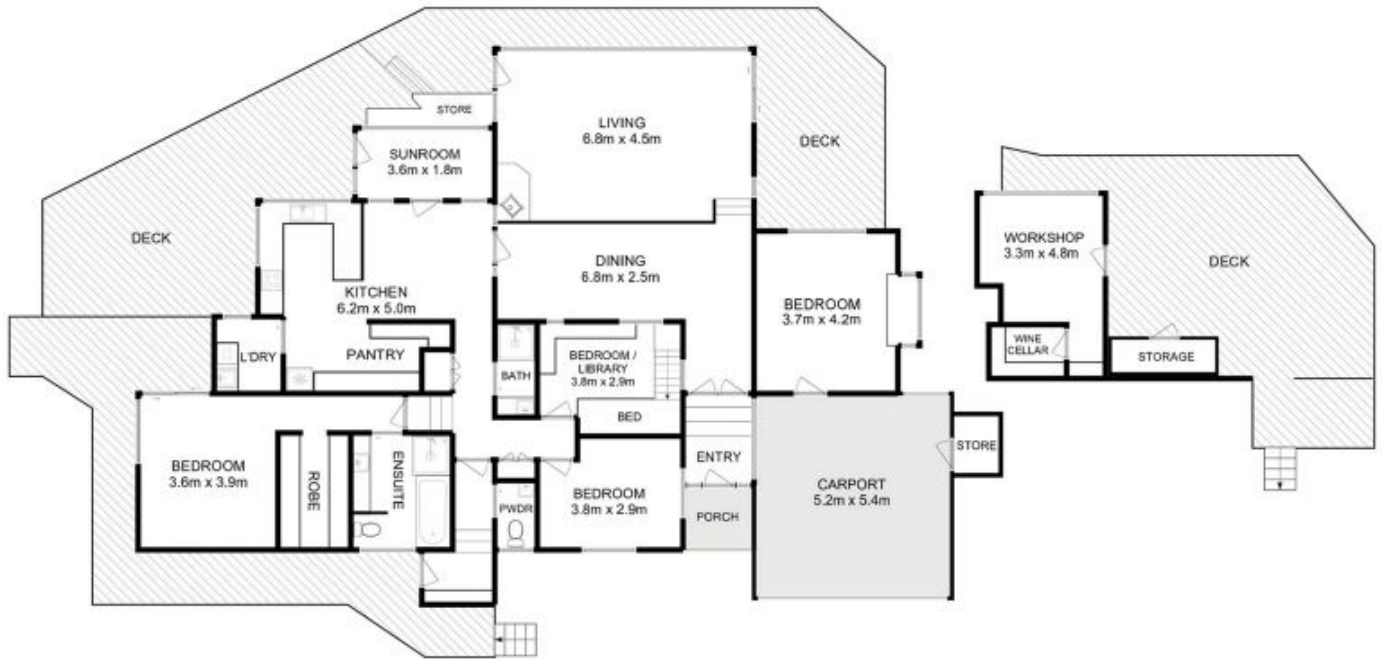

## 16 Riverview Lane Huonville TAS

4 2 2

Team Daniell is delighted to present "Cliff House" 16 Riverview Lane situated in Huonville, the hub of the Huon Valley. This unique due North facing property will have people from all walks of life captivated. This Celery Top Pine board home boasts four bedrooms and two bathrooms, providing a spacious and comfortable living environment. One of its most distinctive features is the stunning panoramic views that stretch across the Huon River and Sleeping Beauty Mountain, creating a picturesque backdrop for everyday life.

Stepping inside you will immediately notice the large entrance way, with beautiful natural timber flooring, that will take you through to the sunken living area. The living space offers plenty of natural light from the floor to ceiling windows which captures all day sun, added warmth from the pallet heater, as well as outdoor access to the timber

**Price** : \$998,000  
**Building Size** : 213 sqm  
**Land Size** : 3642 sqm  
**View** : <https://www.taspr.com.au/7923529>

**Danielle Daniell**  
03 6264 2888

**Rick Daniell**  
03 6264 2888

Total Approx. Floor Area : 213 sqm

All measurements are internal and approximate.  
This plan is a sketch for illustration, not valuation.  
Produced by Open2view.com